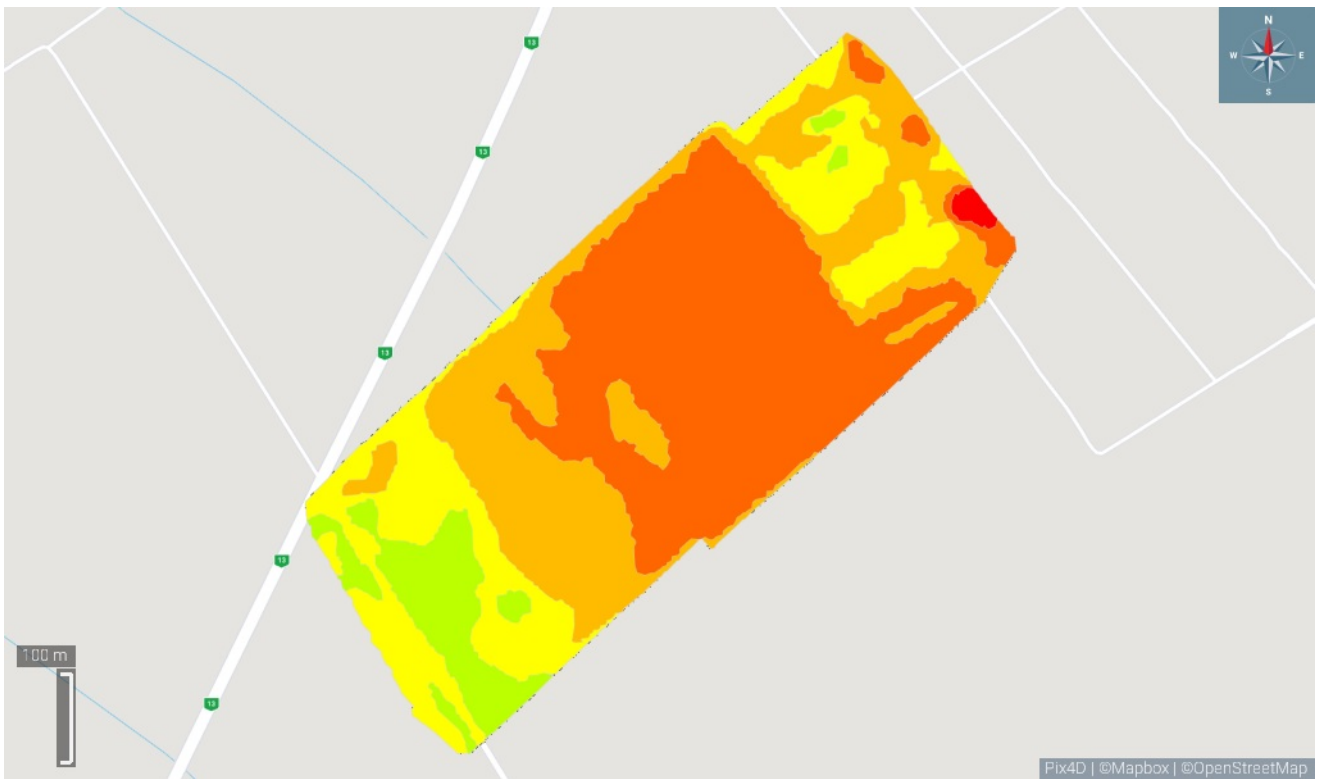

Zonation

Zonation and prescription

Created from Zonation

Prescription table

Zone	Average value	Area [ha]	Rate [units/ha]	Amount [units]
	-0.18	0.12	0.00	0.00
	-0.12	9.61	0.00	0.00
	-0.10	6.52	0.00	0.00
	-0.05	4.96	0.00	0.00
	0.01	1.93	0.00	0.00
Total:		23.15		0.00